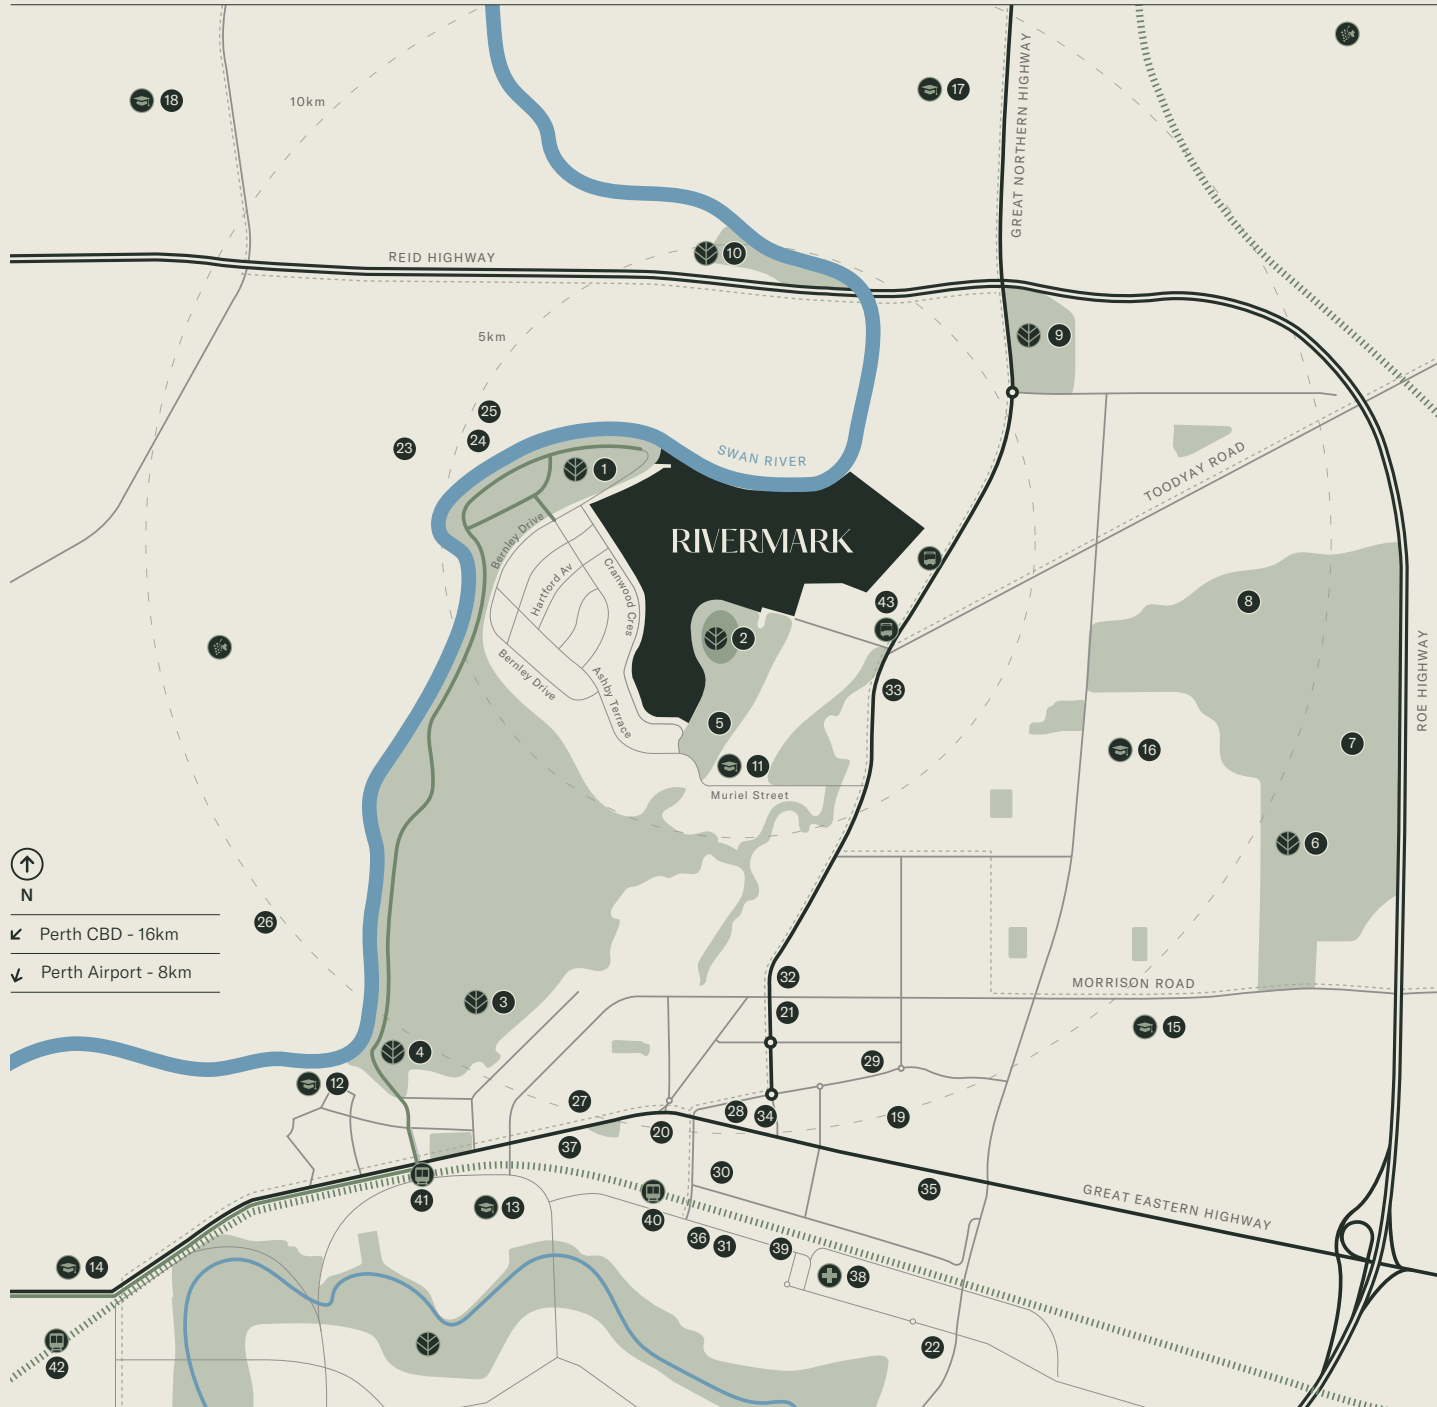

RIVERMARK

• VIVEASH •

Parks and Conservation

- 1 Reg Bond Reserve
- 2 Jack Williamson Park
- 3 Ray Marshall Park
- 4 Woodbridge Riverside Park
- 5 Blackadder Creek
- 6 Swan Regional Recreation Park
- 7 Speed Dome
- 8 Midland Sports Complex
- 9 Jack Mann Oval
- 10 Middle Swan Reserve

Dining and Wineries

- 23 Sandalford Wines
- 24 Mandoon Estate
- 25 Homestead Brewery
- 26 Riverbank Estate Winery
- 27 Bolt Coffee Roasters
- 28 New Ritual Cafe
- 29 The Colony of Midland
- 30 Crooked Spire Coffee & Art House
- 31 Syd & Phyllis

Shopping and Fresh Produce

- 19 Midland Gate Shopping Centre
- 20 Centrepoint Shopping Centre
- 21 Gilbert Fresh Market
- 22 Midland Home Shopping Centre

Transport

- 40 Midland Station
- 41 Woodbridge Station
- 42 East Guildford Station
- 43 Local Bus Stop - 297, 310, 311, 335

Map Key

- Parks and Conservation
- Hospital
- Education
- Bus Stop
- Swan Valley Wine Region
- Train Station
- Bus Route
- Train Line
- Principle Shared Path